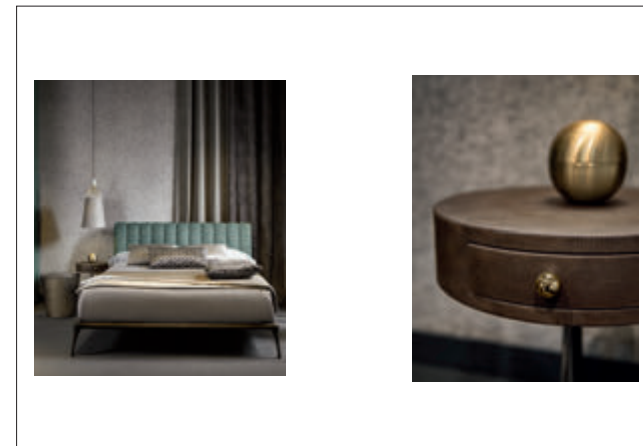

Iseo **Bed** with bedstead (for mattress 160 x 200) - cm 176 x 230 x 102-28 h
Structure: BQ - Bronzo Patinato
Headboard upholstery: 843 - Aspen Acquamarina

Conico **Coffee table** cm ø 46 x 46 h
Structure: H7 - Hammer Argento Antico
Top: SPG - Specchio Fumè Grigio

City Tamburino **Bedside table** cm ø 40 x 56 h
Base: BQ - Bronzo Patinato
Top: H2 - Decorato Tela Taupe

Sofia **Chandelier** cm ø 28 x 58 h
Structure: OP - Oro Pallido
Lamp shade: 345 - Lino Capri Mastice