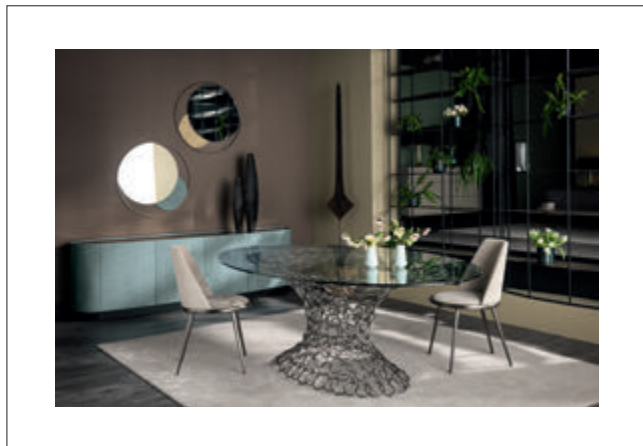

Pages 106-113

Tropea **Console** cm 180 x 32 x 62 h
Structure: BQ - Bronzo Patinato

Sign of London **Decorative wooden panels** cm ø 120 x 2,5
Structure: NS - Nero Seppia