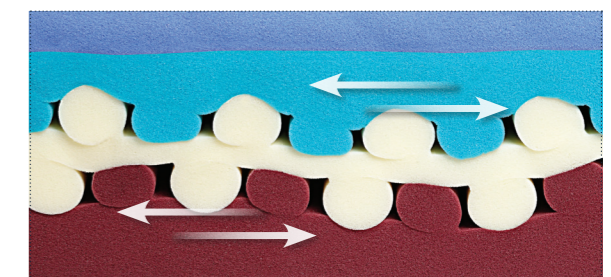

#### SOIA (DN 50)

High density soy-based foam  
50 Medium

#### SOIA (DN 40)

High density soy-based foam  
40 Firm

Memory Fresh Blue keeps a lower average temperature compared to traditional memory foams. AITEX® thermography tests efficiently demonstrate this thermal functionality.

The particular structure allows responsive and well-balanced comfort.

The advanced technology with opposed rolls fully supports your movements during sleep and favors the stretching of your spine

The unique structure of the mattress optimizes sleep guaranteeing more performing and lively days.