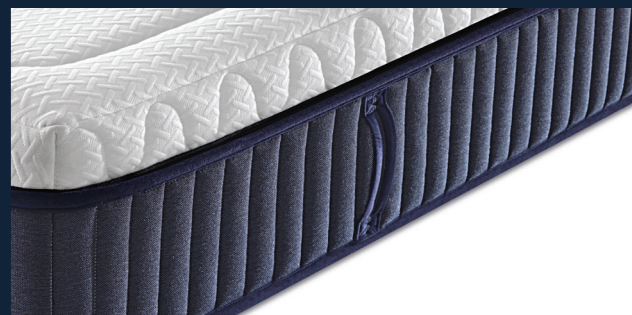

THE REASONS FOR AN EXCLUSIVE CHOICE

MICROTENCEL® COVER
It helps keep your body temperature neutral for maximum comfort all year long. Extremely pleasant to the touch. Cover washable up to 60° C.

SOLOTEX™
The most non-deformable and breathable washable padding is a fresh, hygienic, and long-lasting product.

MICROTENCEL® FRESH
A second cover is placed underneath the upper panel. Made with the same fabric but in gray, this cover is suitable during hot seasons thanks to its PCM FRESH nanotechnology treatment.

ELEGANT SIDE BAND
The hand-finished fabric characterizes the whole structure by adding a touch of elegance.

Attention to detail

2 During warmer months, remove the upper panel and rest on the second cover made of Microtencel® Fresh.

1/3 The decorative corner turns into a practical bag to store the top panel, optimizing spaces.

- MEMORY FRESH BLUE
- ORANGE HD
- SOIA
- OPTIMAL THERMOREGULATION
- H2 H3 LIFT
- 7 WELLNESS AREAS
- MICRO TENCEL® FRESH
- MICRO TENCEL®
- SOLOTEX™
- NO FLIP SYSTEM
- REMOVABLE ON 4 SIDES
- UPPER PANEL IN MICROTENCEL® WASHABLE
- 60°
- 40°

White Version

Body Trainer is available in total white