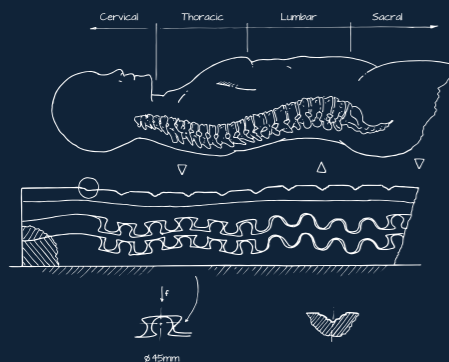

BODY TRAINER

The Genesis

It is designed to be your night-time Personal Wellness Assistant.

The top layer in Memory Fresh Blue supports your body by avoiding compression points.

The particular internal structure with opposed rolls supports any horizontal movement thanks to intermediate layers that roll.

The rolls also allow responsive support, depending on one's weight and pressure on specific areas of the mattress.

The result is: no compressions, freedom of movement, and progressive support in relation to weight.

2018 drafts and studies

Personal Trainer