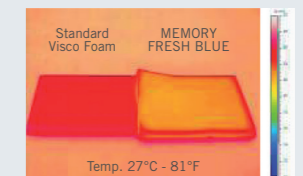

#### MEMORY FRESH BLUE (DN 55)

The Memory Fresh Blue layer decompresses and preserves an ideal temperature.

#### ORANGE HD (DN 60)

Layer of very high density foam to guarantee an elastic support and enriched with orange blossom essential oil.

#### SOIA (DN 40)

High density soy-based foam  
40 Firm

Memory Fresh Blue keeps a lower average temperature compared to traditional memory foams. AITEX® thermography tests efficiently demonstrate this thermal functionality.