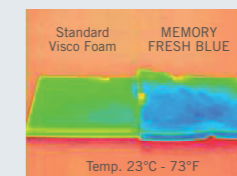

#### ORANGE HD (DN 60)

Layer of very high density foam to guarantee an elastic support and enriched with orange blossom essential oil.

#### SOIA (DN 40)

High density soy-based foam  
40 Firm

Memory Fresh Blue keeps a lower average temperature compared to traditional memory foams. AITEX® thermography tests efficiently demonstrate this thermal functionality.