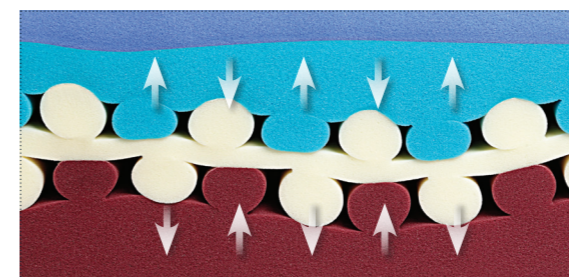

#### MEMORY FRESH BLUE (DN 55)

The Memory Fresh Blue layer decompresses and preserves an ideal temperature.

#### ORANGE HD (DN 60)

Layer of very high density foam to guarantee an elastic support and enriched with orange blossom essential oil.

#### SOIA (DN 40)

High density soy-based foam  
40 Firm

Memory Fresh Blue keeps a lower average temperature compared to traditional memory foams. AITEX® thermography tests efficiently demonstrate this thermal functionality.

The particular structure allows responsive and well-balanced comfort.

The advanced technology with opposed rolls fully supports your movements during sleep and favors the stretching of your spine

The unique structure of the mattress optimizes sleep guaranteeing more performing and lively days.