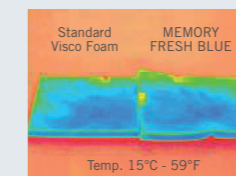

#### ORANGE HD (DN 60)

Layer of very high density foam to guarantee an elastic support and enriched with orange blossom essential oil.

#### SOIA (DN 40)

High density soy-based foam  
40 Firm

Memory Fresh Blue keeps a lower average temperature compared to traditional memory foams. AITEX® thermography tests efficiently demonstrate this thermal functionality.