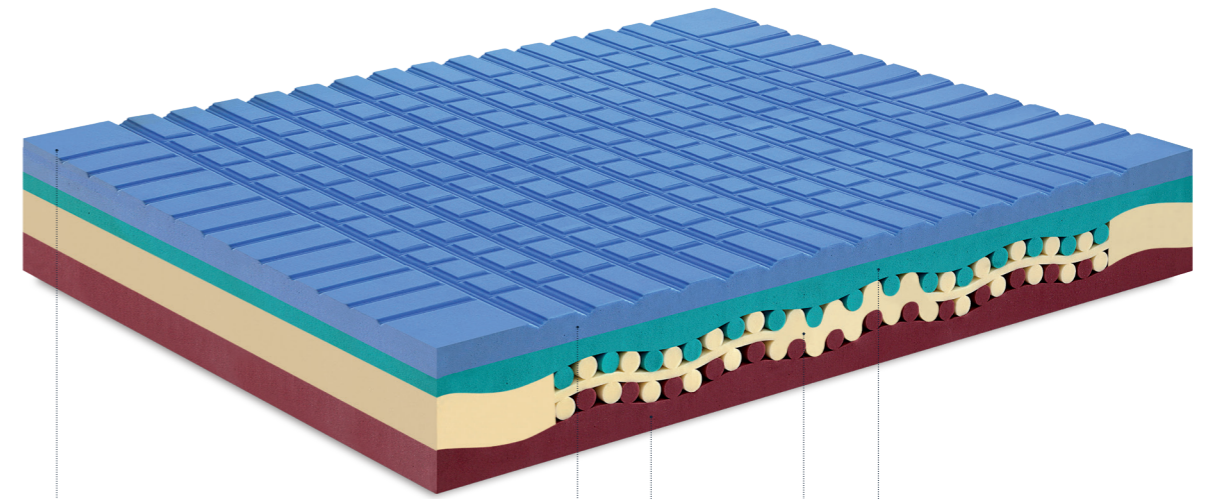

## The Genesis

It is designed to be your night-time Personal Wellness Assistant.

The top layer in Memory Fresh Blue supports your body by avoiding compression points.

The particular internal structure with opposed rolls supports any horizontal movement thanks to intermediate layers that roll.

The rolls also allow responsive support, depending on one's weight and pressure on specific areas of the mattress.

The result is: no compressions, freedom of movement, and progressive support in relation to weight.

#### MEMORY FRESH BLUE (DN 55)

The Memory Fresh Blue layer decompresses and preserves an ideal temperature.