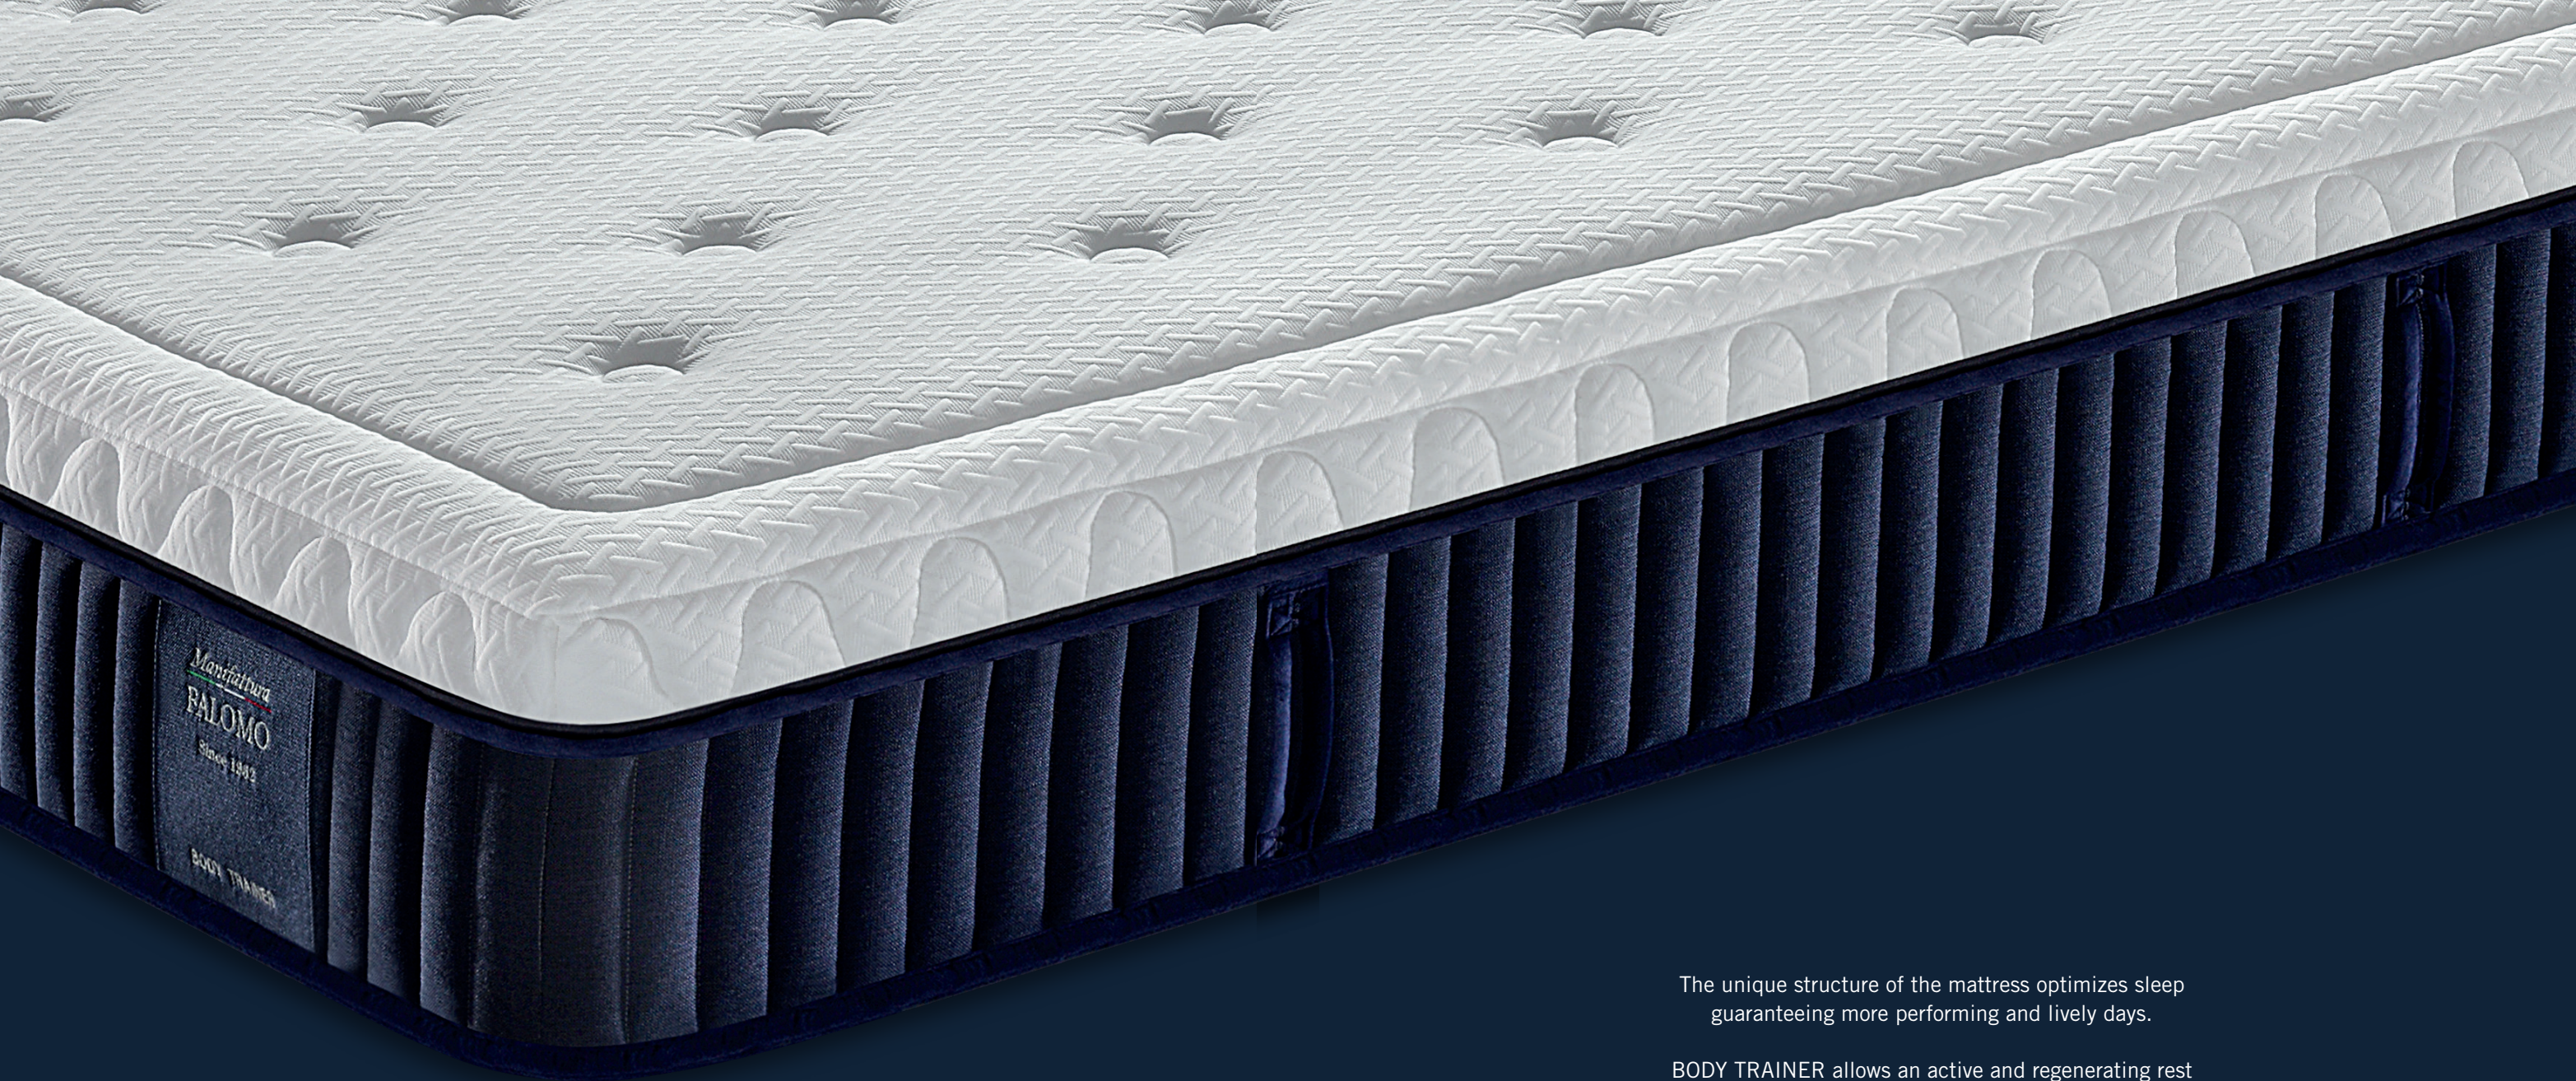

#### SOIA (DN 40)

High density soy-based foam  
40 Firm

Memory Fresh Blue keeps a lower average temperature compared to traditional memory foams. AITEX® thermography tests efficiently demonstrate this thermal functionality.

The particular structure allows responsive and well-balanced comfort.

The advanced technology with opposed rolls fully supports your movements during sleep and favors the stretching of your spine

The unique structure of the mattress optimizes sleep guaranteeing more performing and lively days.